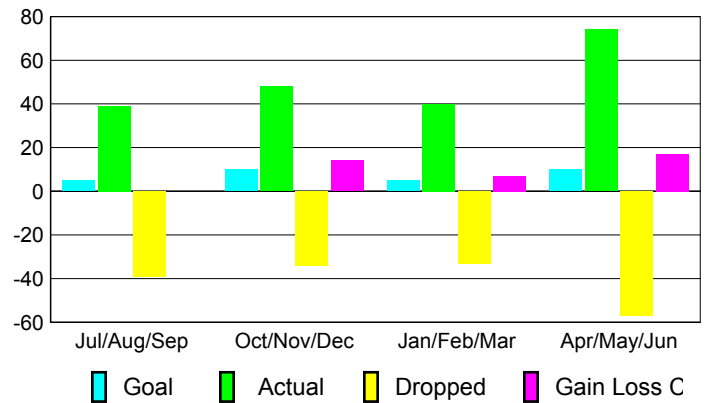

Membership Results 2008-2009

Goal, New, Dropped, Gain/Loss

Comparison of Membership Gain/Loss

Current Year Compared to the Previous Year