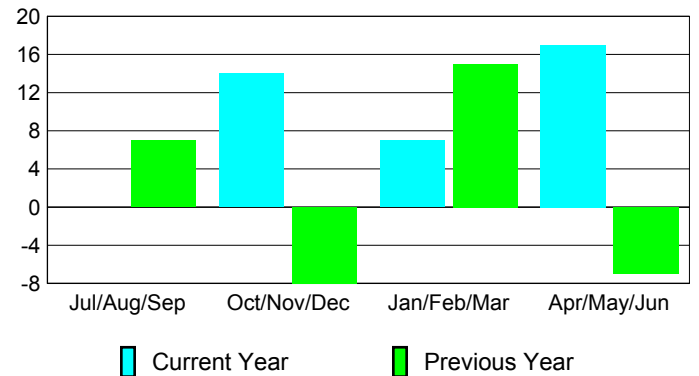

Membership Results 2008-2009

Membership 2007-2008

Month	Net Memb Goal	Actual New Memb	Actual Dropped Memb	Gain/Loss of Memb	Gain/Loss of Memb
Jul/Aug/Sep	5	39	-39	0	7
Oct/Nov/Dec	10	48	-34	14	-8
Jan/Feb/Mar	5	40	-33	7	15
Apr/May/June	10	74	-57	17	-7
Totals	30	201	-163	38	7

Membership Results 2008-2009

Goal, New, Dropped, Gain/Loss

Comparison of Membership Gain/Loss

Current Year Compared to the Previous Year

Gender Comparison 2008-2009

Jul/Aug/Sep

Oct/Nov/Dec

Jan/Feb/Mar

Apr/May/June

Male

Female